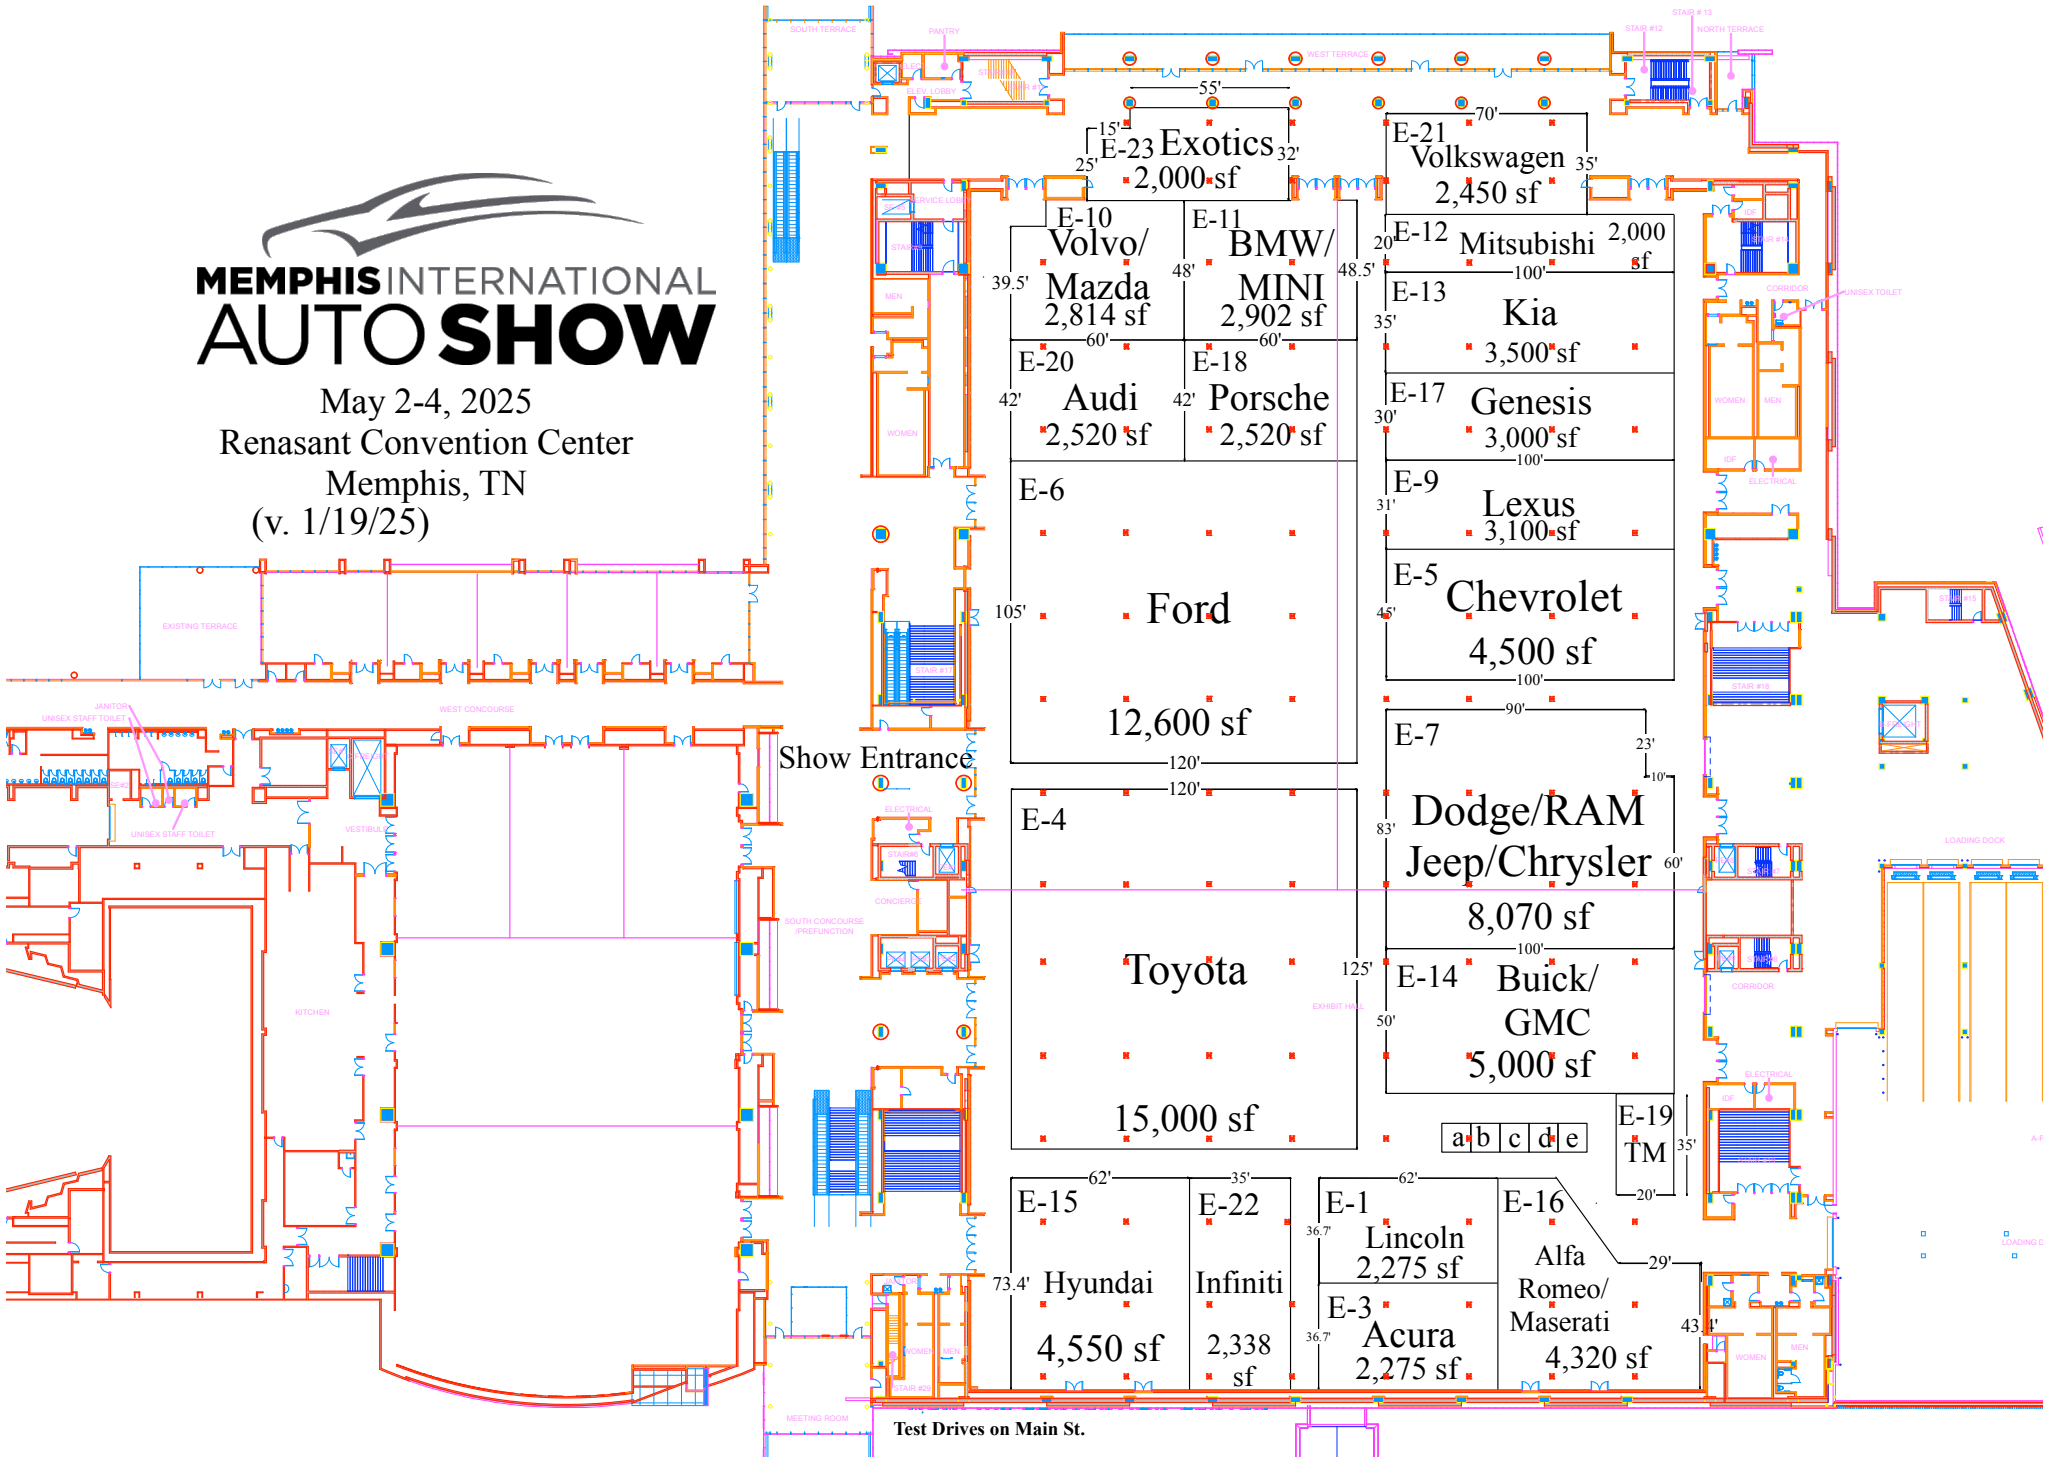

MEMPHIS INTERNATIONAL AUTO SHOW

May 2-4, 2025
 Renasant Convention Center
 Memphis, TN
 (v. 1/19/25)

E-23 Exotics
2,000 sf

E-21 Volkswagen
2,450 sf

E-10 Volvo/
Mazda
2,814 sf

E-11 BMW/
MINI
2,902 sf

E-12 Mitsubishi
2,000 sf

E-13 Kia
3,500 sf

E-20 Audi
2,520 sf

E-18 Porsche
2,520 sf

E-17 Genesis
3,000 sf

E-6 Ford
12,600 sf

E-9 Lexus
3,100 sf

E-5 Chevrolet
4,500 sf

E-4 Toyota
15,000 sf

E-7 Dodge/RAM
Jeep/Chrysler
8,070 sf

E-14 Buick/
GMC
5,000 sf

E-15 Hyundai
4,550 sf

E-22 Infiniti
2,338 sf

E-1 Lincoln
2,275 sf

E-3 Acura
2,275 sf

E-16 Alfa
Romeo/
Maserati
4,320 sf

Show Entrance

Test Drives on Main St.